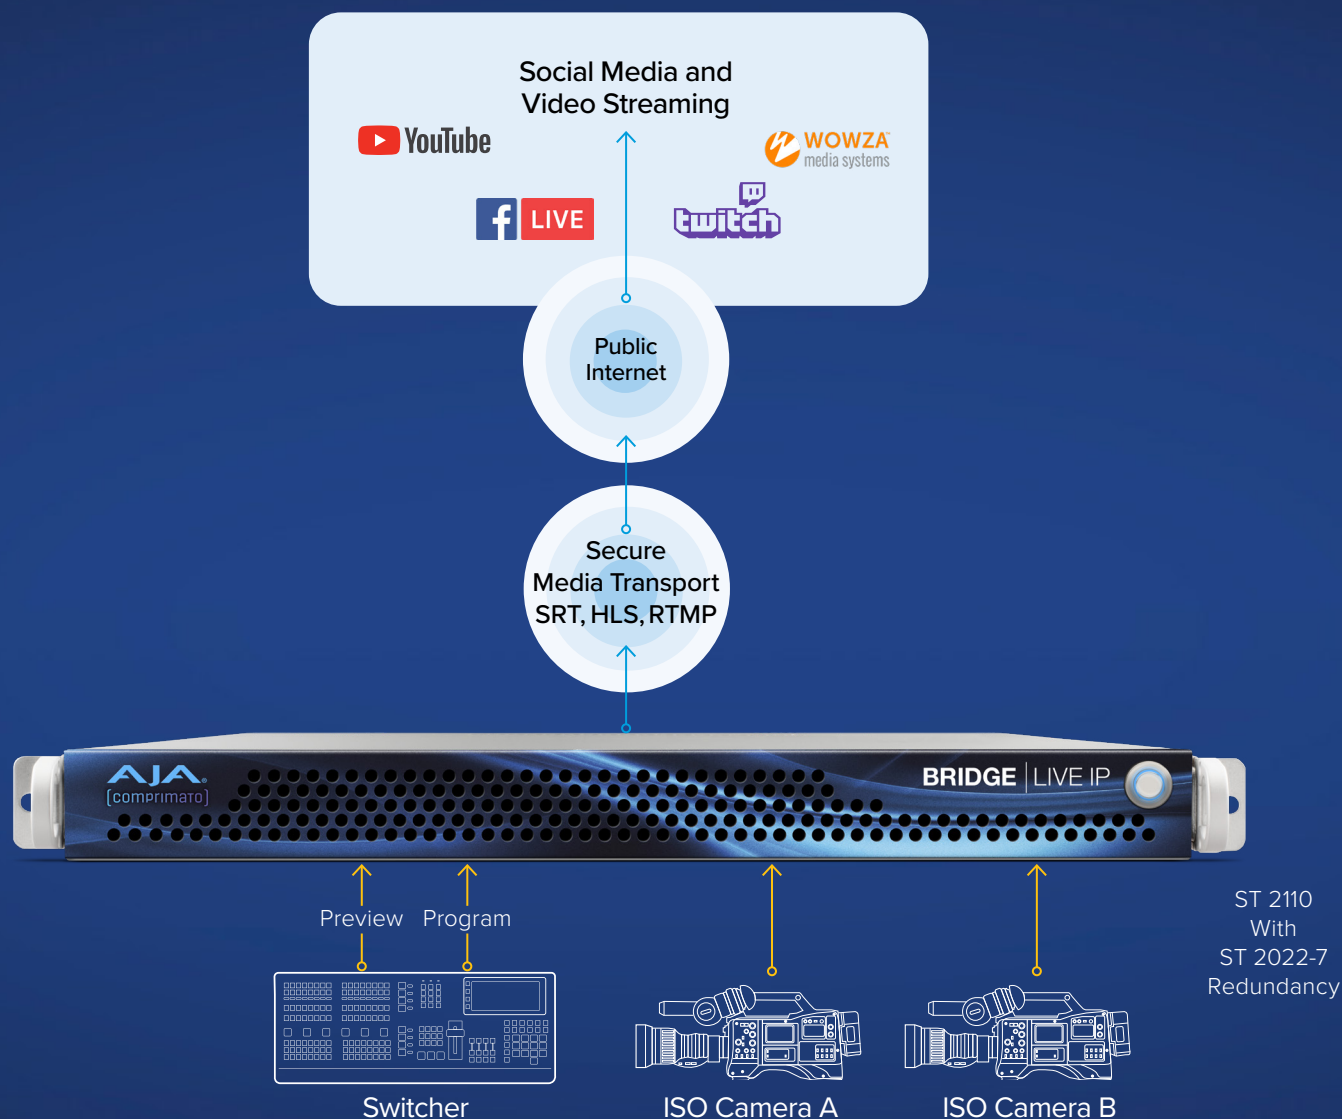

BRIDGE | LIVE IP

ST 2110 to Streaming Platforms with ABR Profiles

Streaming Multiple HD ST 2110 Sources to Multiple CDNs with Multiple Deliverables